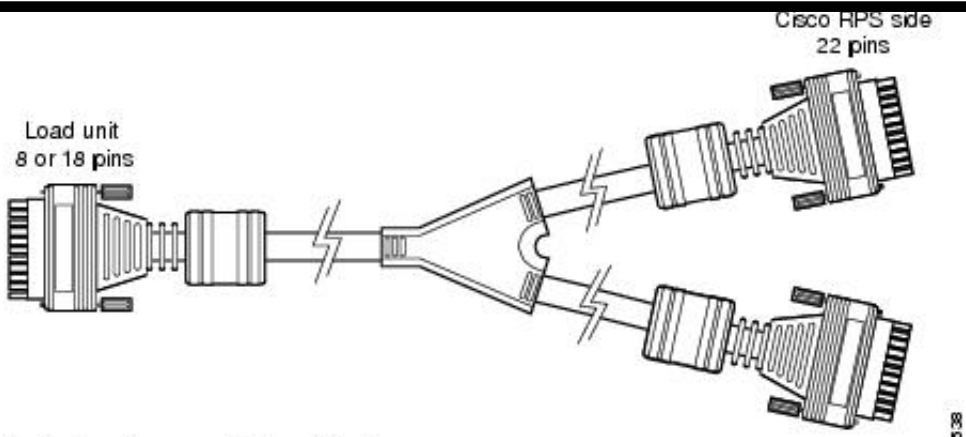

Product number	External device
CAB-RPSY-2208	Cisco 2500 series routers and Cisco MC3810 multiservice concentrators
CAB-RPSY-2218	Cisco 2600 series routers, Cisco 3620, Cisco 3640, and Cisco 3725 routers, and Cisco 4000 series routers

? 3-2 ??????